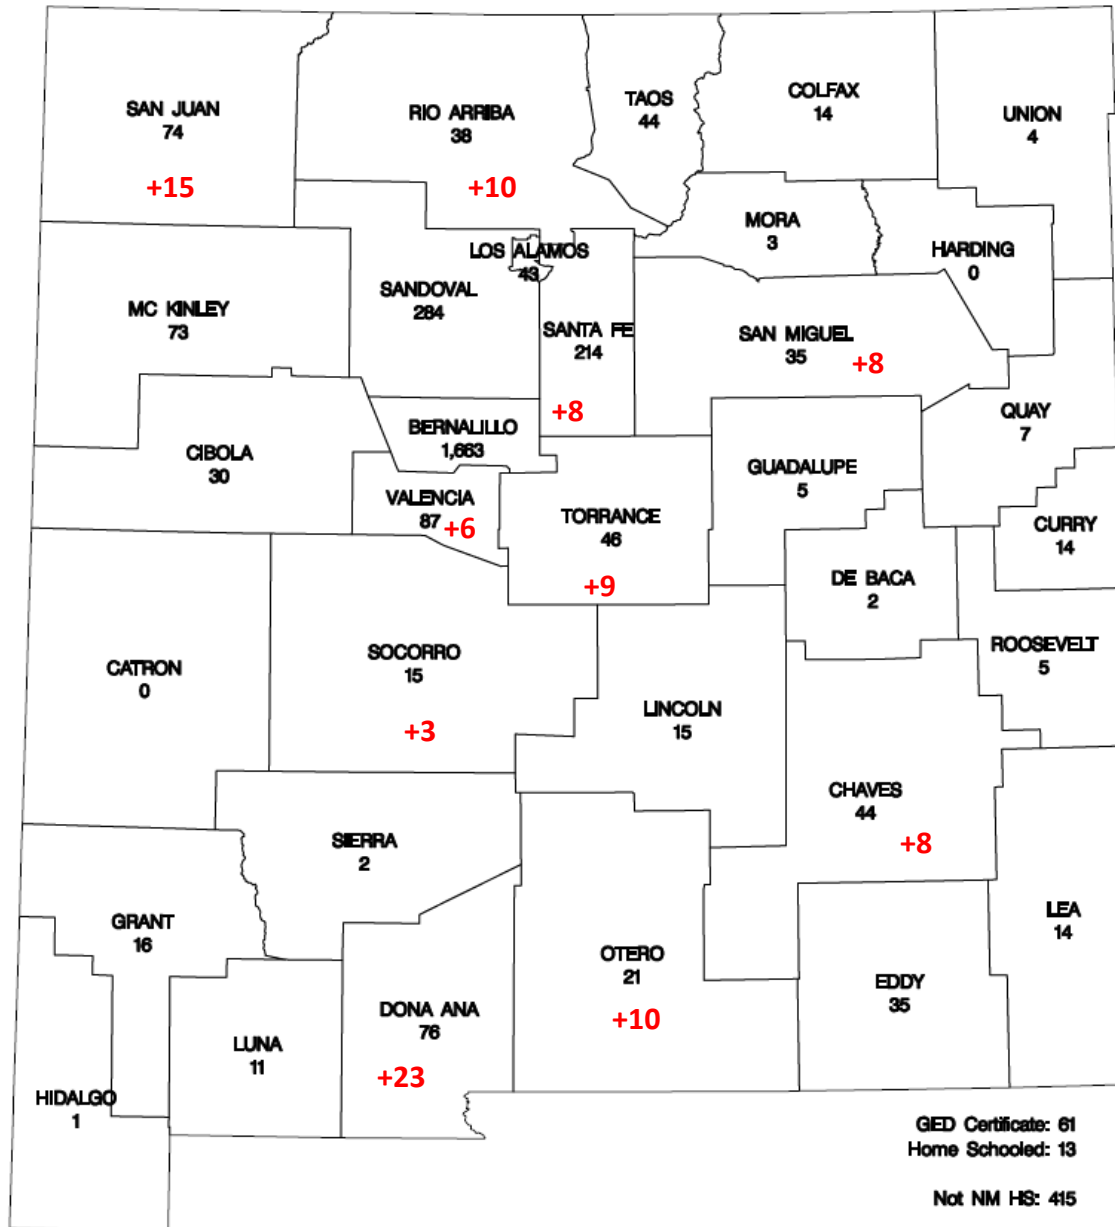

Beginning Freshman Class Top Ten States

	Fall 2011	Fall 2012
New Mexico	2,881	2,935
California	79	85
Texas	51	61
Colorado	51	54
Arizona	29	25
Oklahoma	6	21
Washington	12	20
Illinois	9	13
Nevada	10	11
Ohio	2	7

Beginning Freshmen

Fall 2012 Headcount

New Mexico High School Feeders